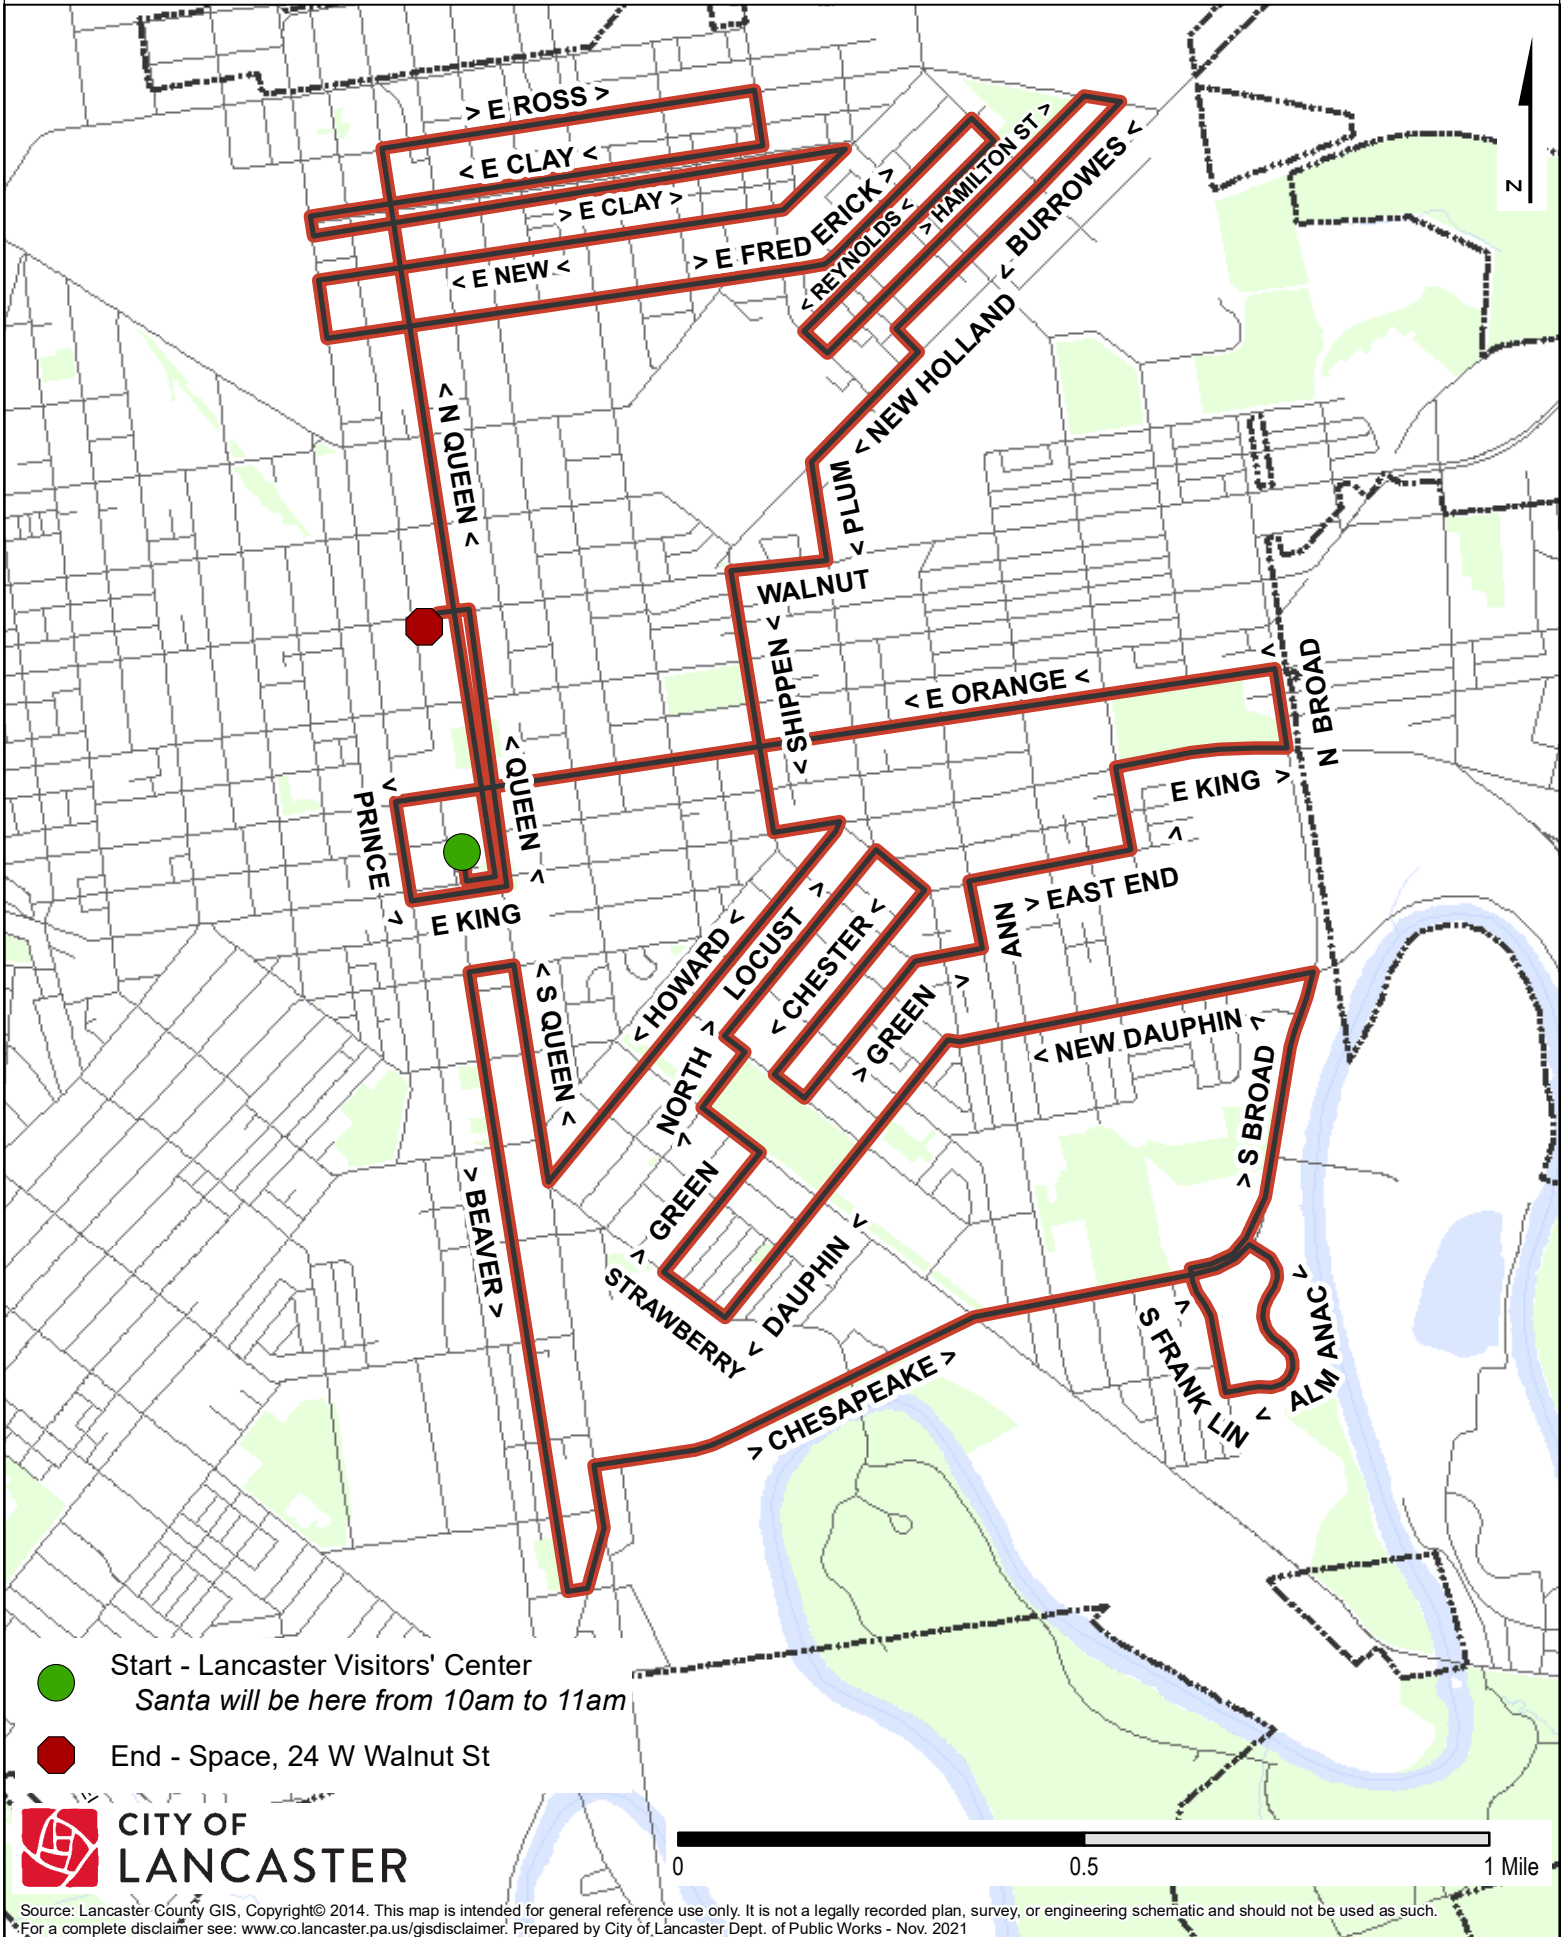

# Santa's Route - Saturday, 12/18 10am - 3pm

● Start - Lancaster Visitors' Center  
Santa will be here from 10am to 11am

● End - Space, 24 W Walnut St

Source: Lancaster County GIS, Copyright© 2014. This map is intended for general reference use only. It is not a legally recorded plan, survey, or engineering schematic and should not be used as such.  
\*For a complete disclaimer see: [www.co.lancaster.pa.us/gisdisclaimer](http://www.co.lancaster.pa.us/gisdisclaimer). Prepared by City of Lancaster Dept. of Public Works - Nov. 2021