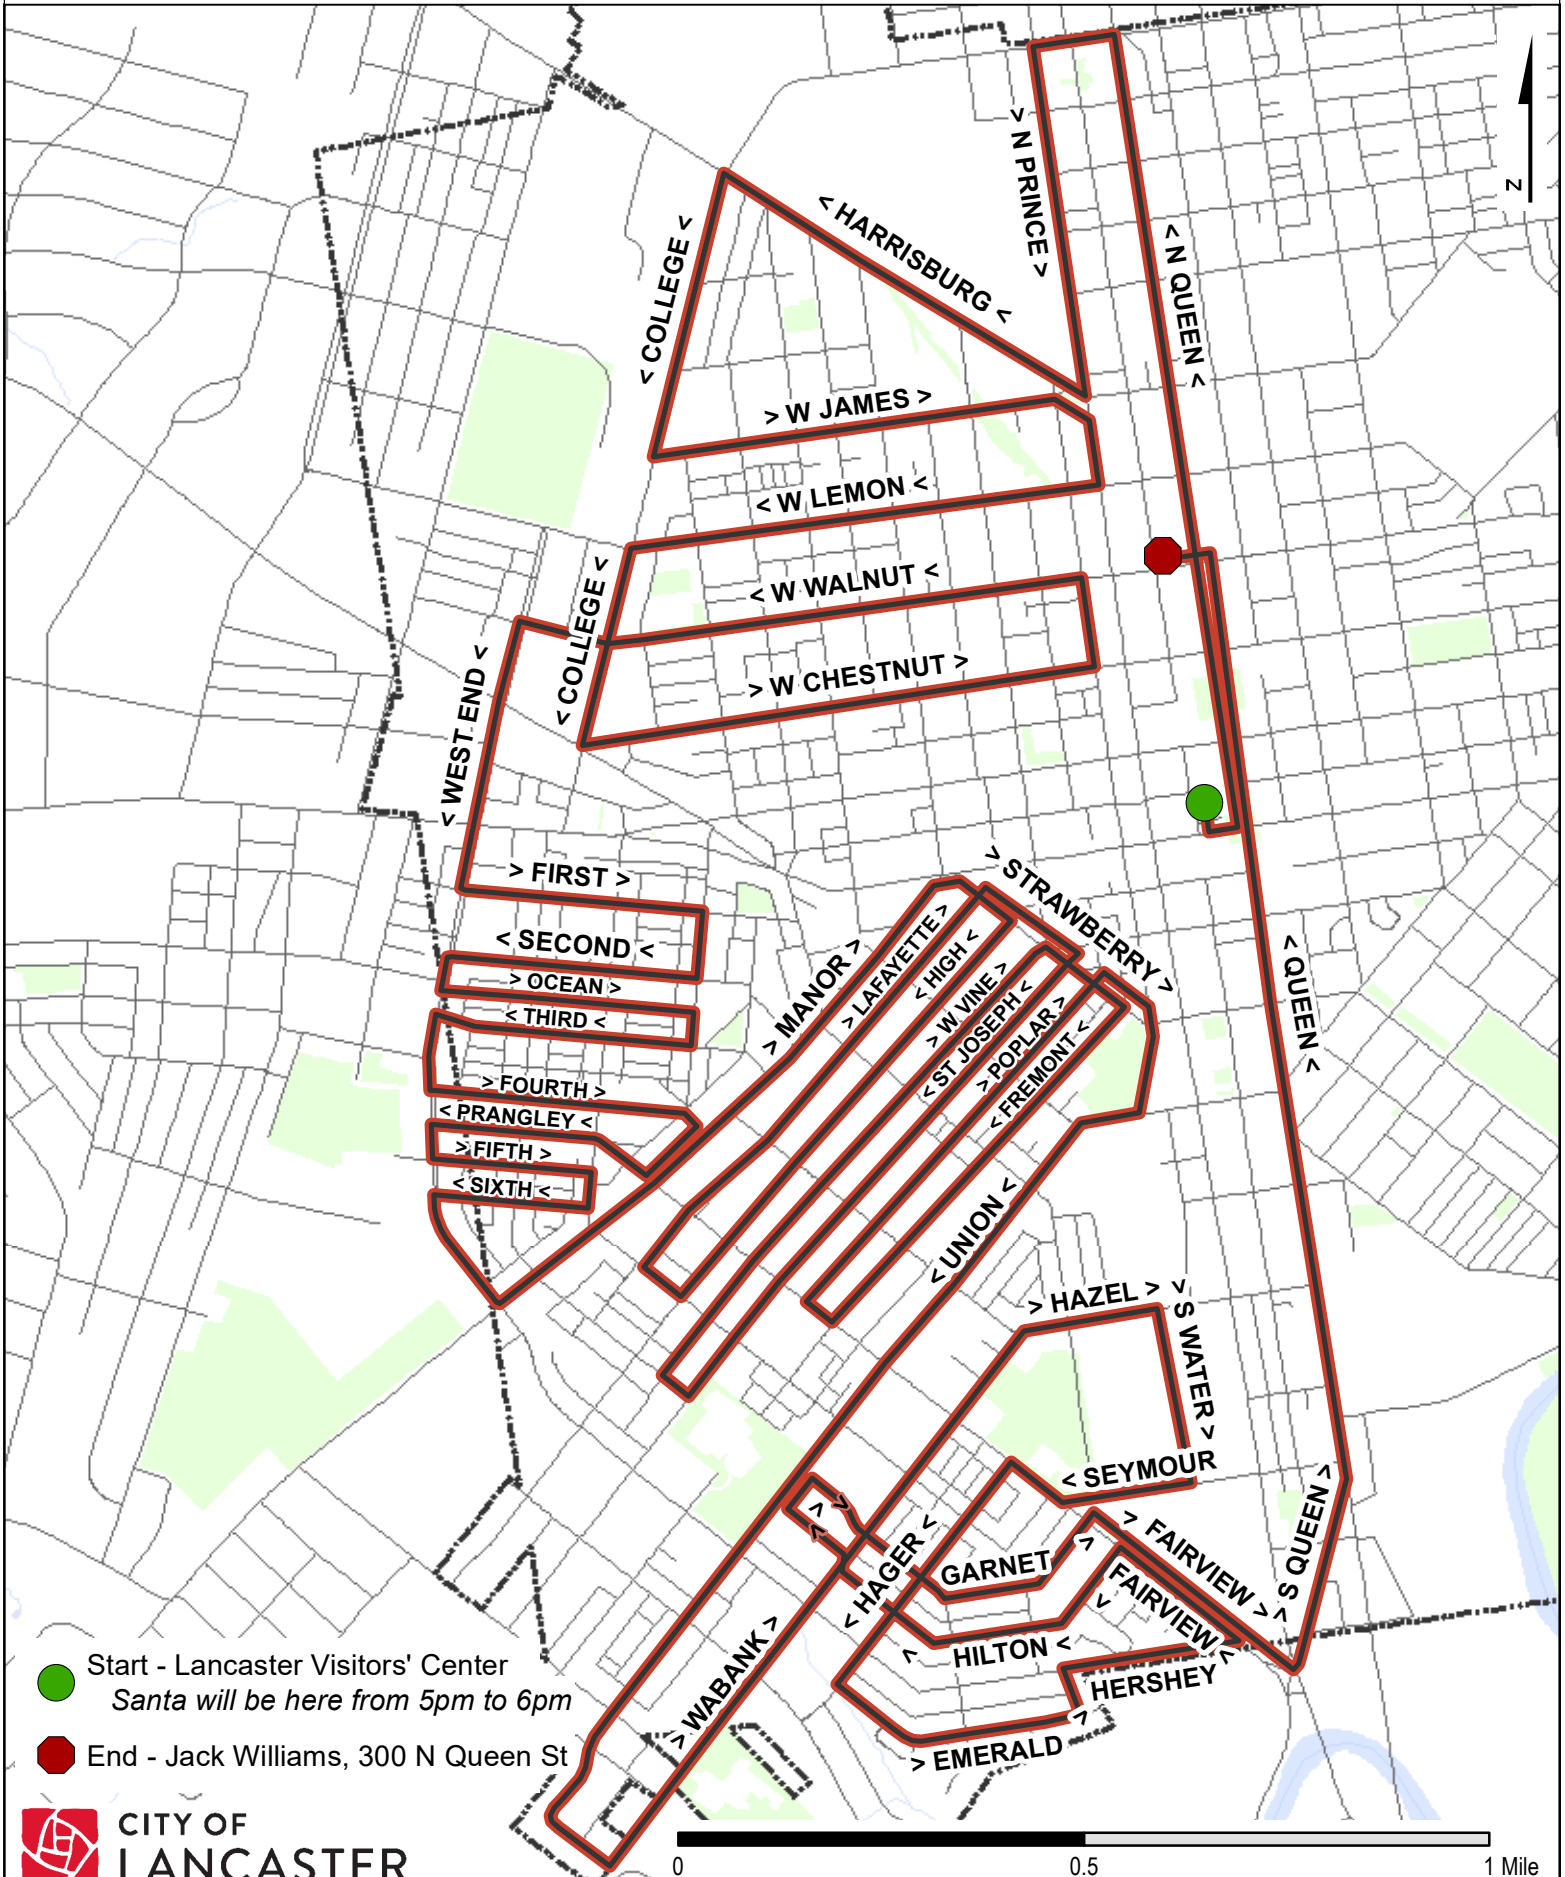

Santa's Route - Friday, 12/17 5pm - 9pm

- Start - Lancaster Visitors' Center
Santa will be here from 5pm to 6pm
- End - Jack Williams, 300 N Queen St

Source: Lancaster County GIS, Copyright© 2014. This map is intended for general reference use only. It is not a legally recorded plan, survey, or engineering schematic and should not be used as such. For a complete disclaimer see: www.co.lancaster.pa.us/gisdisclaimer. Prepared by City of Lancaster Dept. of Public Works - Nov. 2021