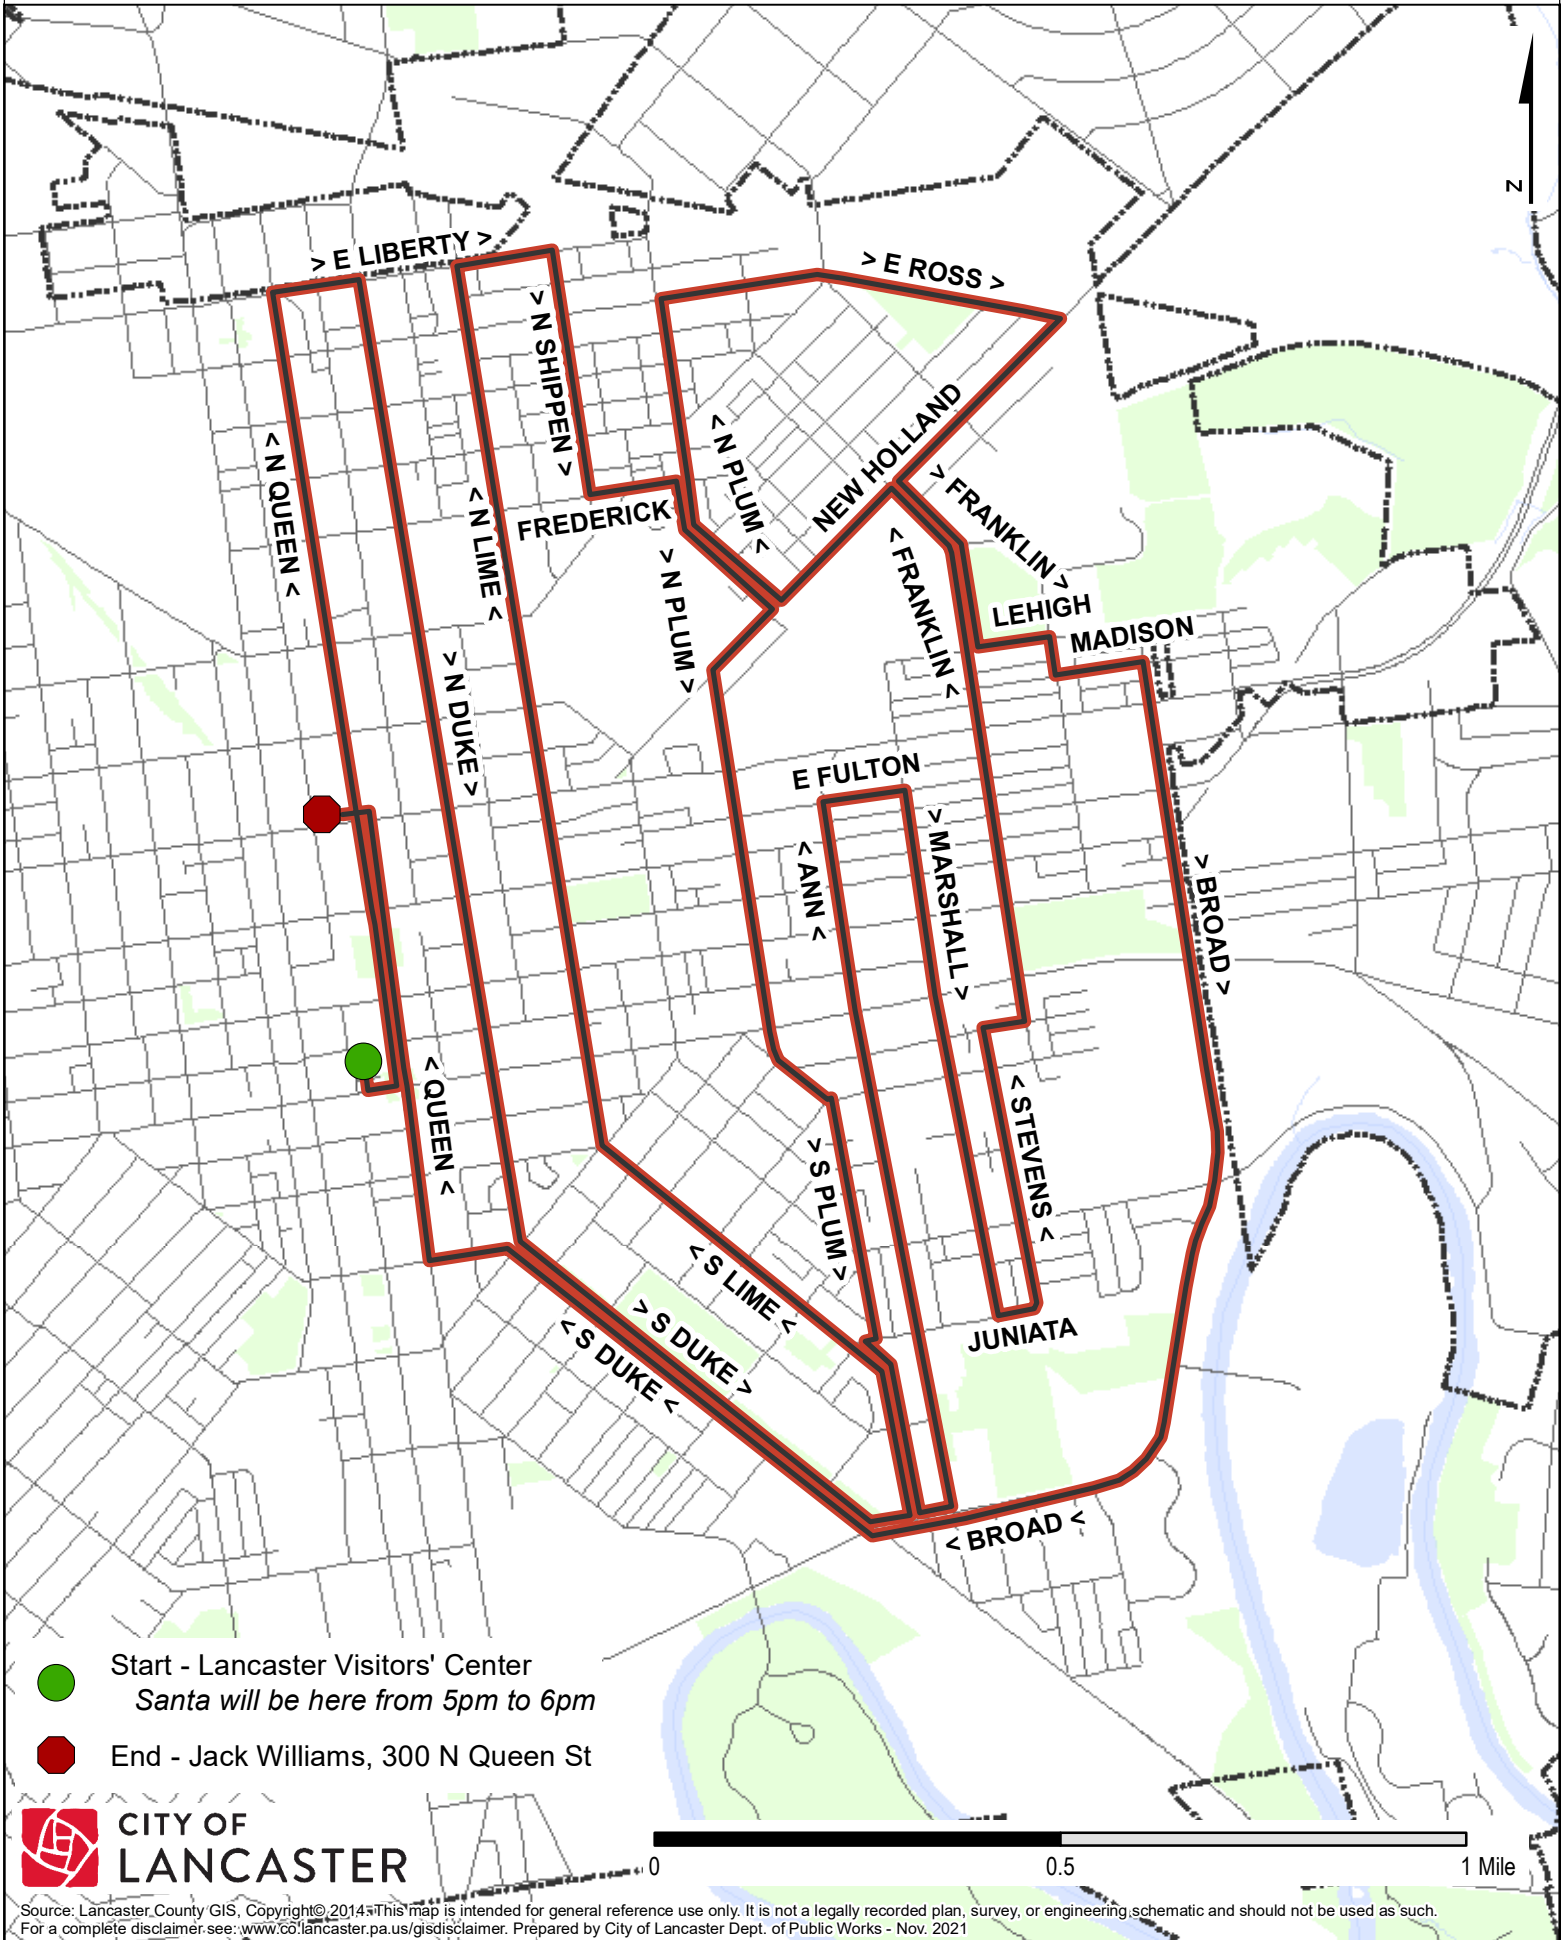

# Santa's Route - Friday, 12/10 5pm - 9pm

● Start - Lancaster Visitors' Center  
*Santa will be here from 5pm to 6pm*

● End - Jack Williams, 300 N Queen St

Source: Lancaster County GIS, Copyright © 2014. This map is intended for general reference use only. It is not a legally recorded plan, survey, or engineering schematic and should not be used as such. For a complete disclaimer see: [www.co.lancaster.pa.us/gisdisclaimer](http://www.co.lancaster.pa.us/gisdisclaimer). Prepared by City of Lancaster Dept. of Public Works - Nov. 2021